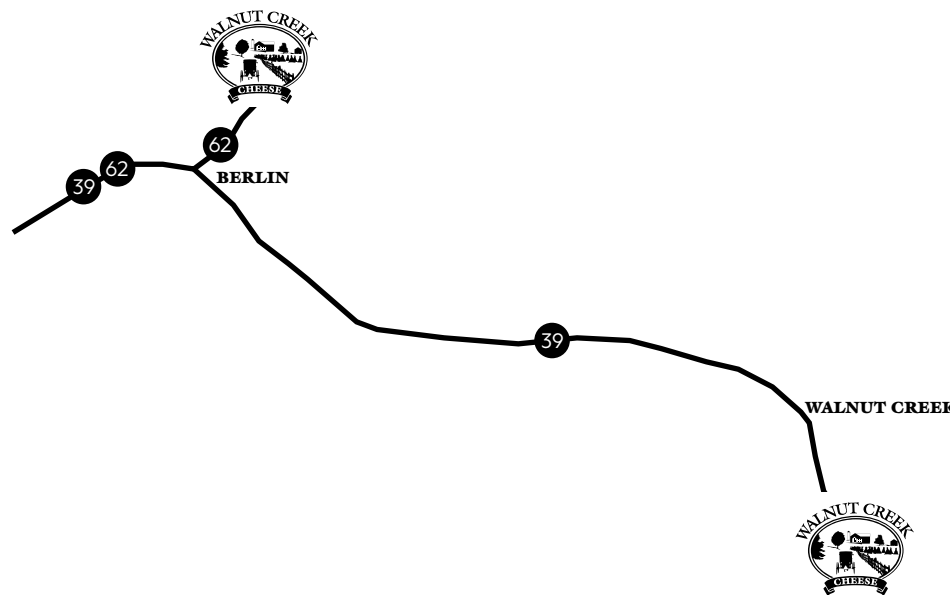

6" SERVES 6-8.....\$15.95
 8" SERVES 10-12.....\$22.95
 10" SERVES 16-20.....\$28.95

6"

\$15.95
serves 6 - 8

8"

\$22.95
serves 10 - 12

10"

\$28.95
serves 16 - 20

Visit One of Our Two Locations
 BERLIN: 4727 US 62 | WALNUT CREEK: 2641 OH-39

Walnut Creek Cheese is located in Walnut Creek, the heart of Ohio's Amish Country. We are built on the same values that Amish Country is so well known for; honesty, integrity, and hard work.

One of the attributes most remembered about Amish Country is the delicious food. It seems no matter what the occasion is here in Holmes County, there is always lots of food involved. We hope you enjoy this tradition with your friends and family. Whether it's fresh deli products, sweet treats, or baking ingredients, our quality is uncompromising.